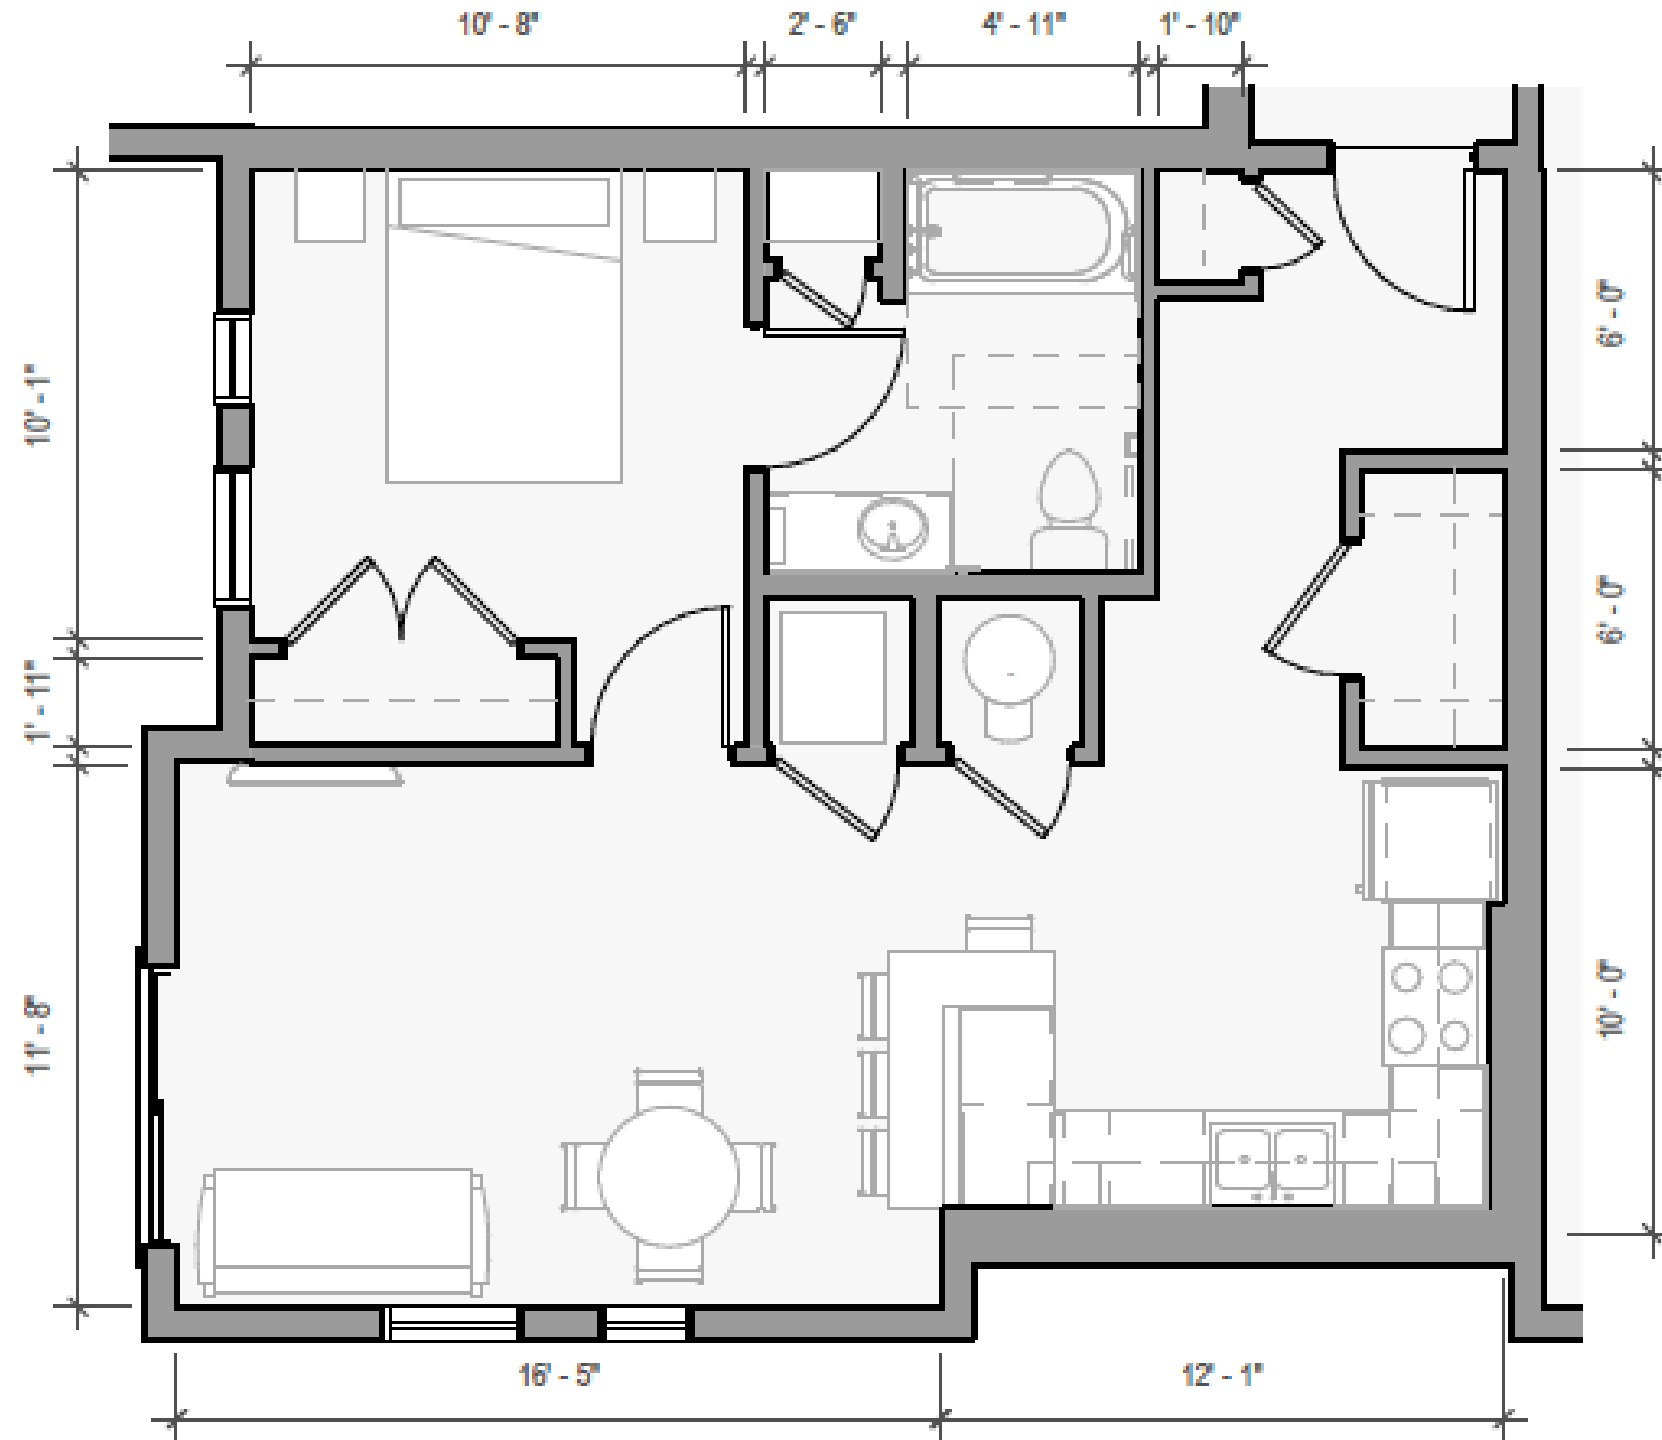

Hawthorn Court West | 2950 Hawthorn, Avenue, Boulder, CO 80304

1 Bedroom - Maple

650 SF

An affordable apartment community managed by Boulder Housing Partners.

All dimensions are approximate.
Rent is based on the amount of bedrooms per apartment home, not on square footage or layout.