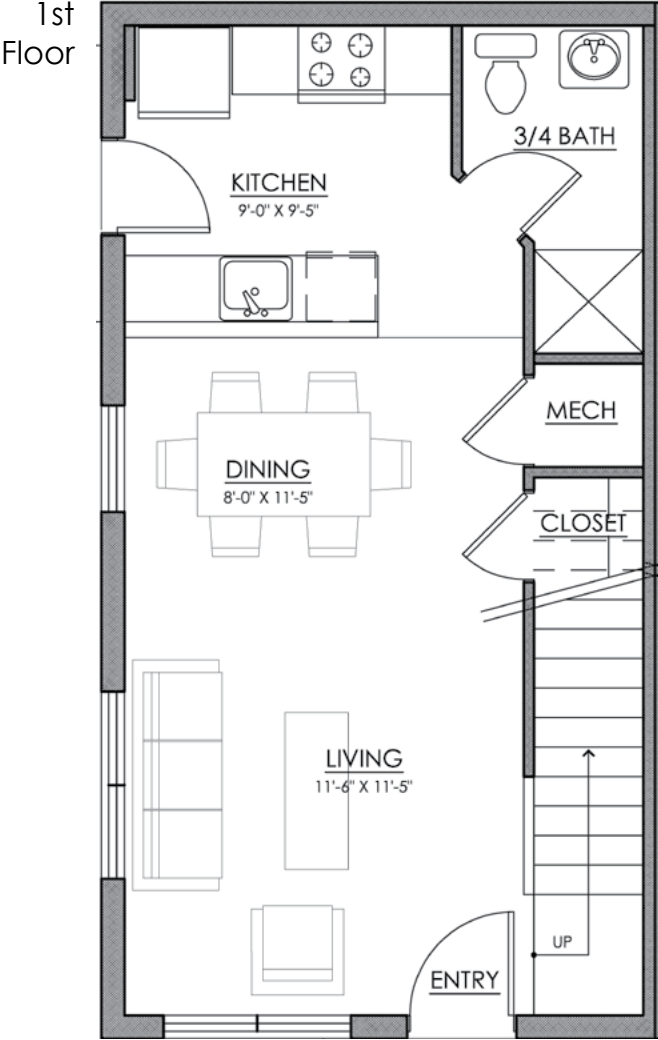

See 2-Bdrm Flat Floor Plan in Virtual Tour

Red Oak Park | 2-Bdrm Flat
my.matterport.com/show/?m=3hg1nsDY3y5

2-Bdrm Flat

All dimensions are approximate.
Rent is based on the amount of bedrooms per
apartment home, not on square footage or layout.

Red Oak Park

2-Bdrm Townhome 960 Sq. Ft.

All dimensions are approximate.
Rent is based on the amount of bedrooms per
apartment home, not on square footage or layout.

Red Oak Park

1st Floor

2nd Floor

2-Bdrm Townhome 984 Sq. Ft.