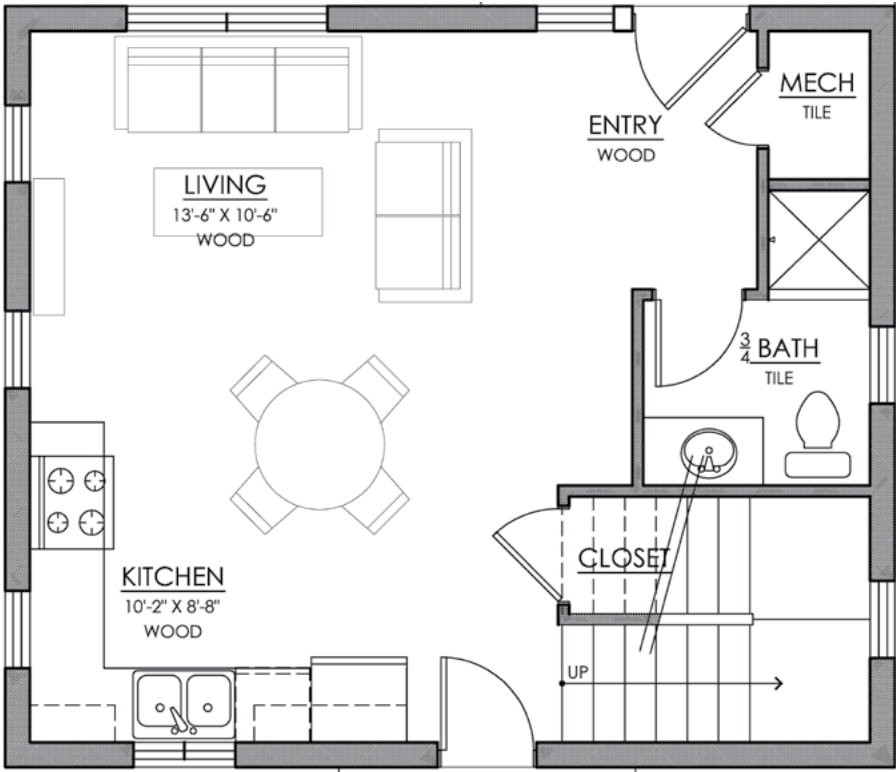

See 2-Bdrm Flat Floor Plan in Virtual Tour

Red Oak Park | 2-Bdrm Flat
my.matterport.com/show/?m=3hg1nsDY3y5

2-Bdrm Flat

All dimensions are approximate.
Rent is based on the amount of bedrooms per
apartment home, not on square footage or layout.

Red Oak Park

2-Bdrm Townhome 960 Sq. Ft.

All dimensions are approximate.
Rent is based on the amount of bedrooms per
apartment home, not on square footage or layout.

Red Oak Park

1st Floor

2nd Floor

2-Bdrm Townhome 984 Sq. Ft.

Boulder Housing Partners
www.boulderhousing.org

Red Oak Park

2-Bdrm Townhome
992 Sq. Ft.

All dimensions are approximate.
Rent is based on the amount of bedrooms per
apartment home, not on square footage or layout.