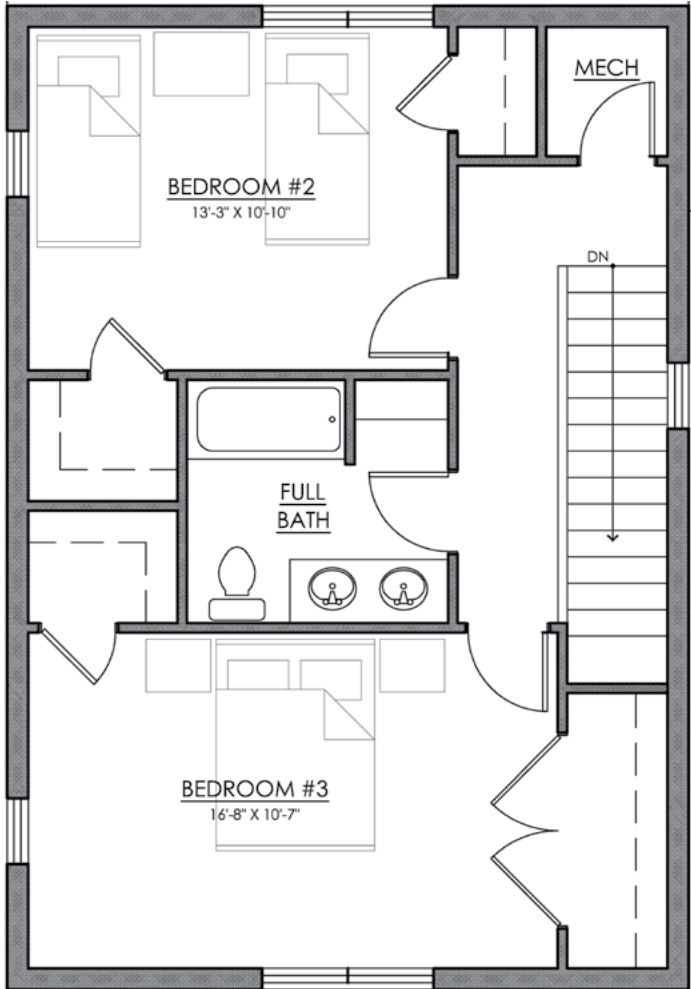

All dimensions are approximate.
Rent is based on the amount of bedrooms per
apartment home, not on square footage or layout.

1st Floor

2nd Floor

3-Bdrm Townhome 1309 Sq. Ft.

All dimensions are approximate.
Rent is based on the amount of bedrooms per
apartment home, not on square footage or layout.

Red Oak Park

1st Floor

2nd Floor

3-Bdrm Townhome
1431 Sq. Ft.

All dimensions are approximate.
Rent is based on the amount of bedrooms per
apartment home, not on square footage or layout.

Red Oak Park

4-Bdrm Townhome 1436 Sq. Ft.