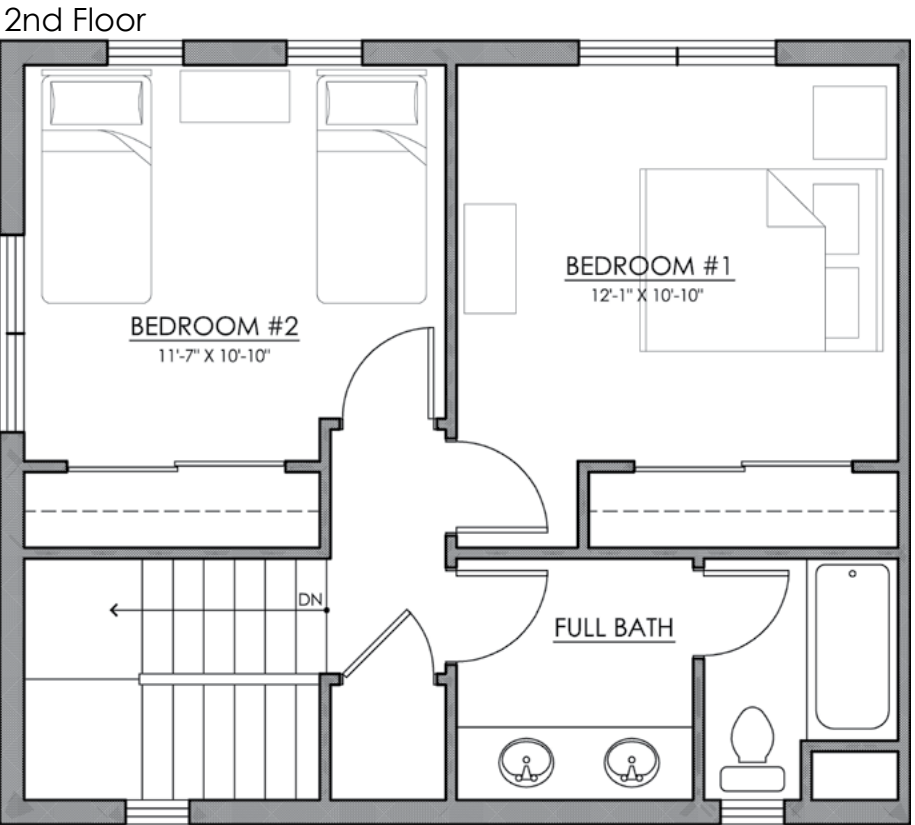

Boulder Housing Partners
www.boulderhousing.org

Red Oak Park

2-Bdrm Townhome
992 Sq. Ft.

All dimensions are approximate.
Rent is based on the amount of bedrooms per
apartment home, not on square footage or layout.

2-Bdrm Townhome 1019 Sq. Ft.

All dimensions are approximate.
Rent is based on the amount of bedrooms per apartment home, not on square footage or layout.

Red Oak Park

1st Floor

2nd Floor

3-Bdrm Townhome 1179 Sq. Ft.