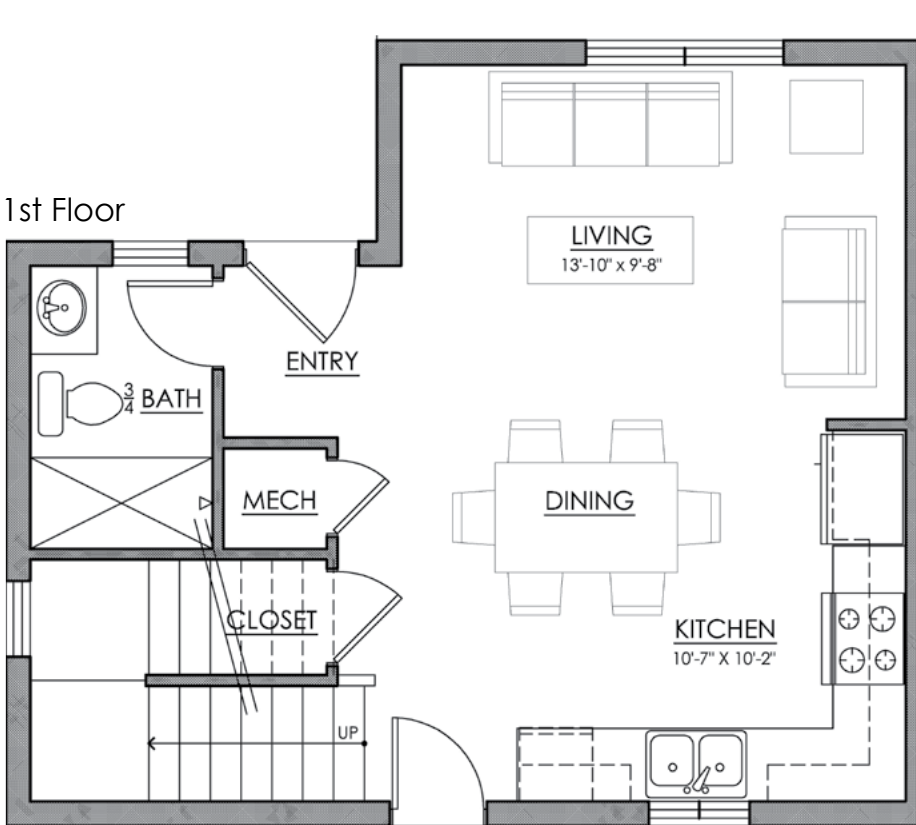

Boulder Housing Partners
www.boulderhousing.org

Red Oak Park

2-Bdrm Townhome
992 Sq. Ft.

All dimensions are approximate.
Rent is based on the amount of bedrooms per
apartment home, not on square footage or layout.