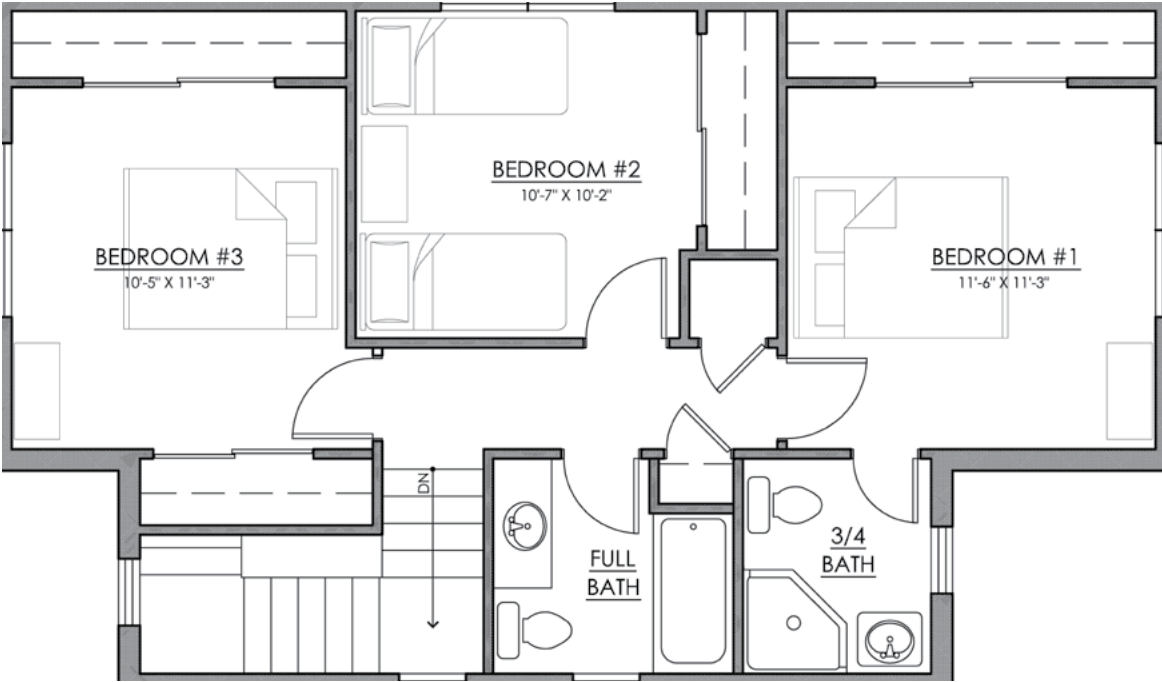

2-Bdrm Townhome 1019 Sq. Ft.

All dimensions are approximate.
Rent is based on the amount of bedrooms per apartment home, not on square footage or layout.

Red Oak Park

1st Floor

2nd Floor

3-Bdrm Townhome 1179 Sq. Ft.

All dimensions are approximate.
Rent is based on the amount of bedrooms per
apartment home, not on square footage or layout.

1st Floor

2nd Floor

3-Bdrm Townhome 1309 Sq. Ft.

All dimensions are approximate.
Rent is based on the amount of bedrooms per
apartment home, not on square footage or layout.