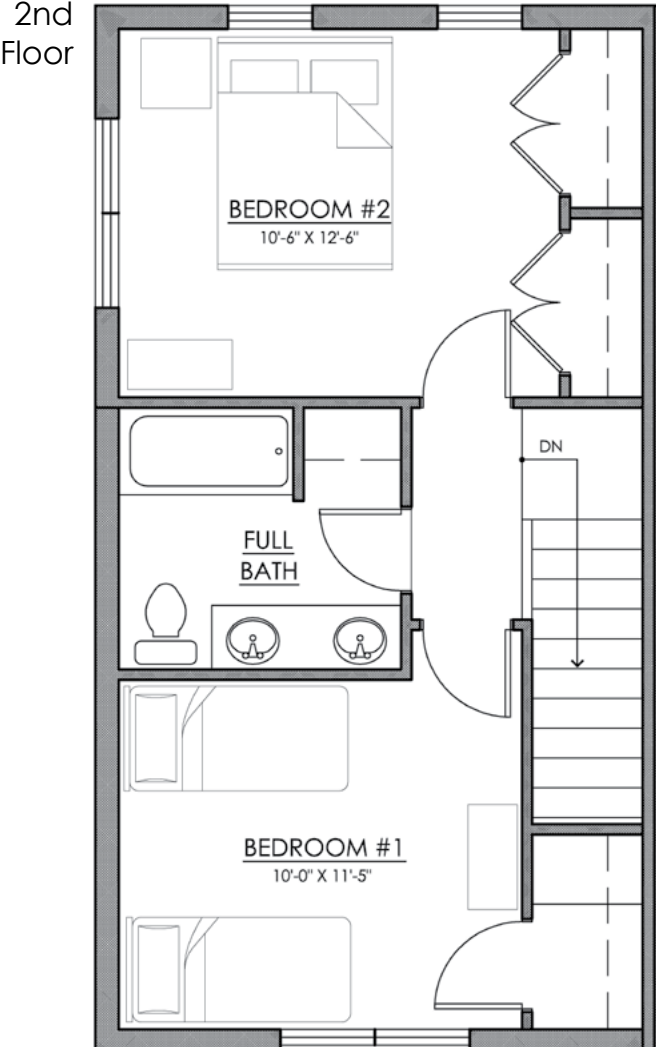

See 2-Bdrm Flat Floor Plan in Virtual Tour

Red Oak Park | 2-Bdrm Flat
my.matterport.com/show/?m=3hg1nsDY3y5

2-Bdrm Flat

All dimensions are approximate.
Rent is based on the amount of bedrooms per
apartment home, not on square footage or layout.

Red Oak Park

2-Bdrm Townhome 960 Sq. Ft.

All dimensions are approximate.
Rent is based on the amount of bedrooms per
apartment home, not on square footage or layout.

Red Oak Park

1st Floor

2nd Floor

2-Bdrm Townhome 984 Sq. Ft.

Boulder Housing Partners
www.boulderhousing.org

Red Oak Park

2-Bdrm Townhome
992 Sq. Ft.

All dimensions are approximate.
Rent is based on the amount of bedrooms per
apartment home, not on square footage or layout.