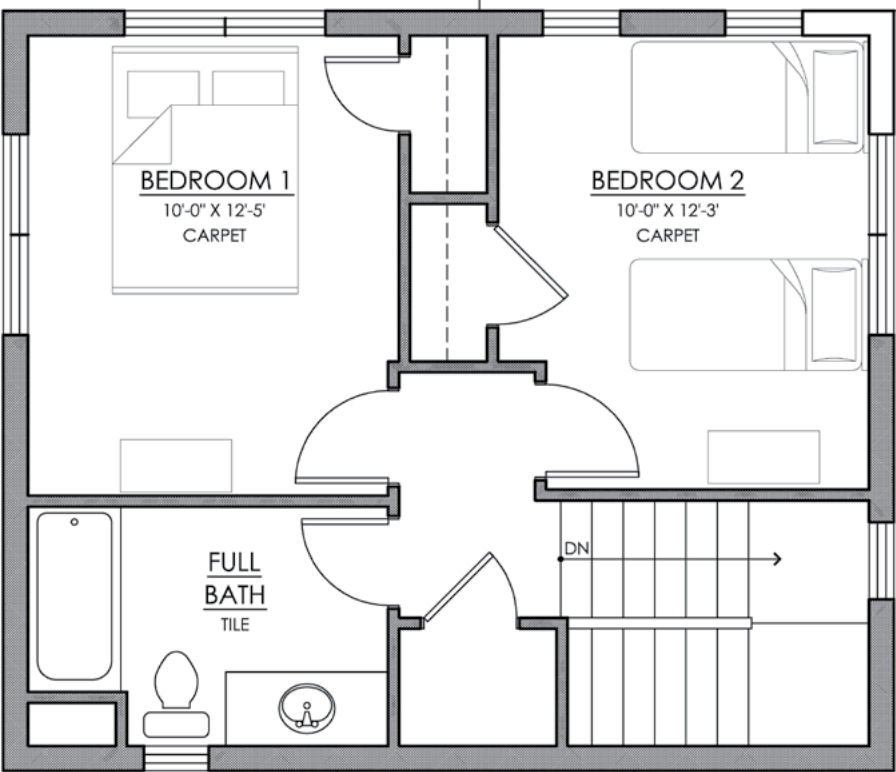

See 2-Bdrm Flat Floor Plan in Virtual Tour

Red Oak Park | 2-Bdrm Flat
my.matterport.com/show/?m=3hg1nsDY3y5

2-Bdrm Flat

All dimensions are approximate.
Rent is based on the amount of bedrooms per
apartment home, not on square footage or layout.

Red Oak Park

2-Bdrm Townhome 960 Sq. Ft.

All dimensions are approximate.
Rent is based on the amount of bedrooms per
apartment home, not on square footage or layout.

Red Oak Park

1st Floor

2nd Floor

2-Bdrm Townhome 984 Sq. Ft.