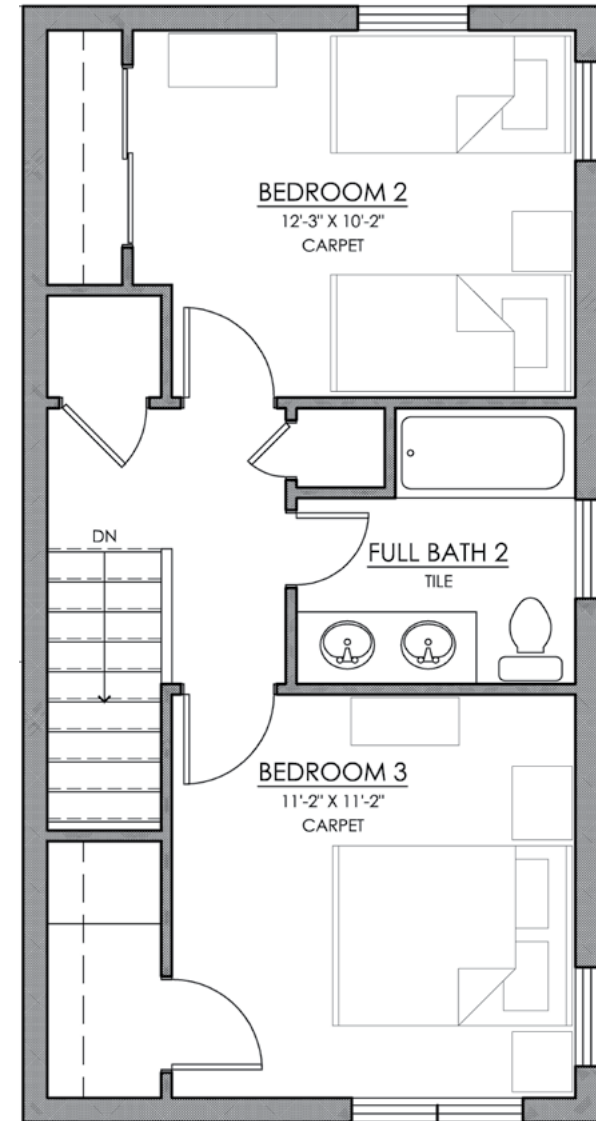

Boulder Housing Partners
www.boulderhousing.org

Red Oak Park

2-Bdrm Townhome
992 Sq. Ft.

All dimensions are approximate.
Rent is based on the amount of bedrooms per
apartment home, not on square footage or layout.

2-Bdrm Townhome 1019 Sq. Ft.

All dimensions are approximate.
Rent is based on the amount of bedrooms per apartment home, not on square footage or layout.

Red Oak Park

1st Floor

2nd Floor

3-Bdrm Townhome 1179 Sq. Ft.

All dimensions are approximate.
Rent is based on the amount of bedrooms per
apartment home, not on square footage or layout.

1st Floor

2nd Floor

3-Bdrm Townhome 1309 Sq. Ft.

All dimensions are approximate.
Rent is based on the amount of bedrooms per
apartment home, not on square footage or layout.

Red Oak Park

1st Floor

2nd Floor

3-Bdrm Townhome
1431 Sq. Ft.

All dimensions are approximate.
Rent is based on the amount of bedrooms per
apartment home, not on square footage or layout.

Red Oak Park

4-Bdrm Townhome 1436 Sq. Ft.