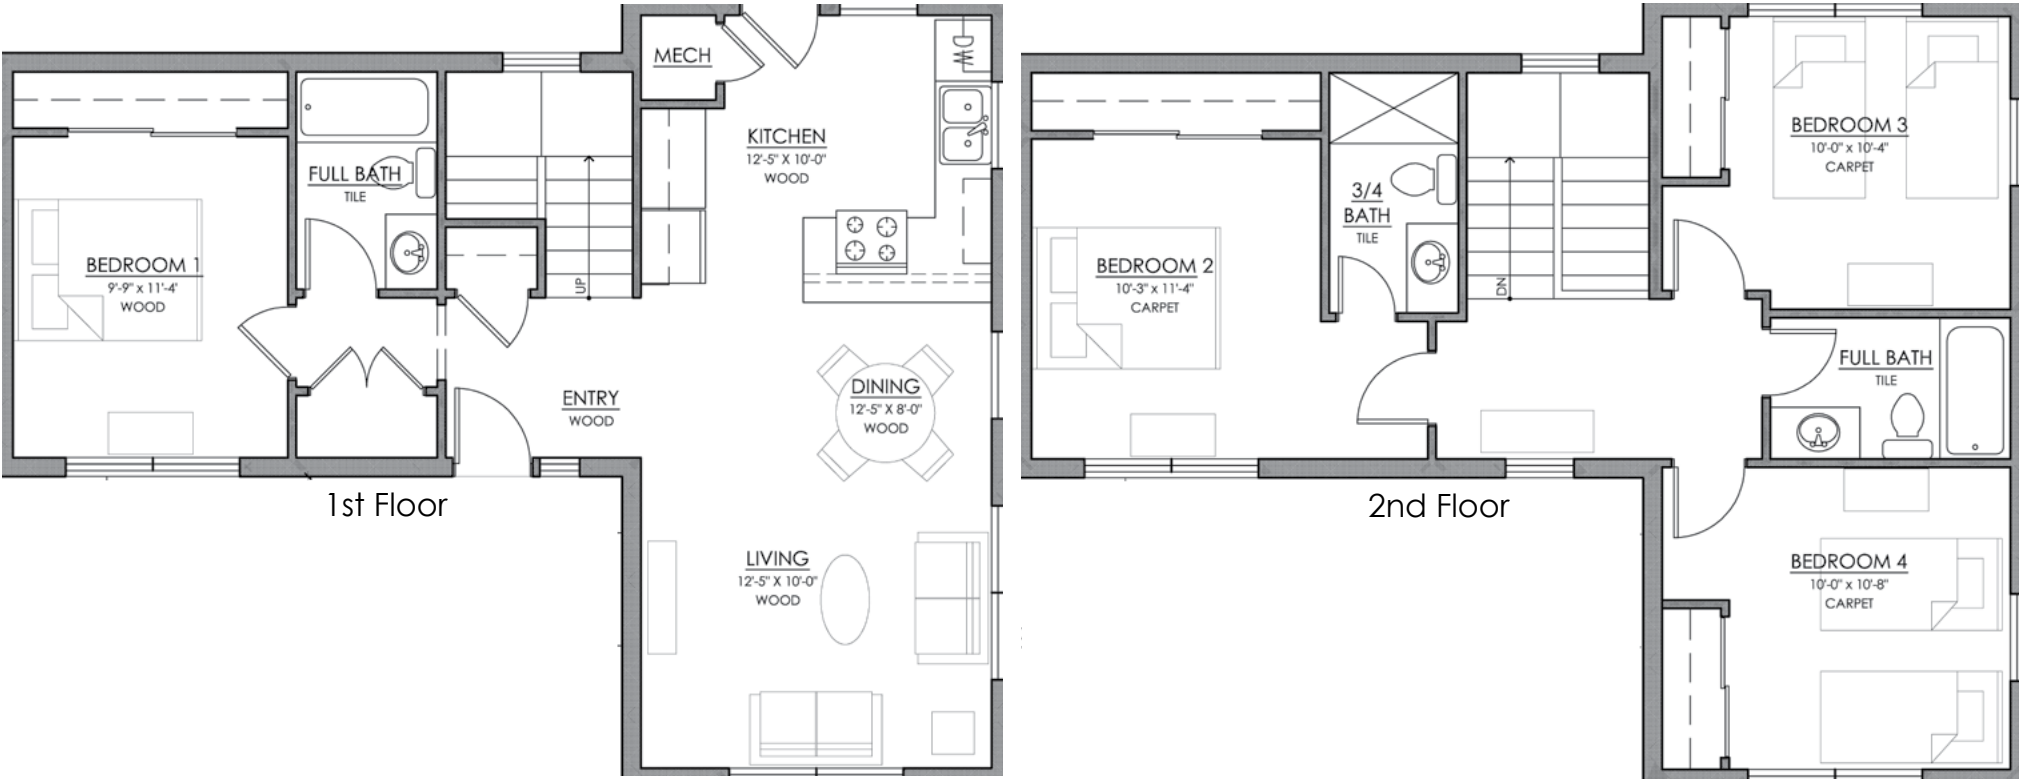

Red Oak Park

1st Floor

2nd Floor

3-Bdrm Townhome
1431 Sq. Ft.

All dimensions are approximate.
Rent is based on the amount of bedrooms per
apartment home, not on square footage or layout.

Red Oak Park

4-Bdrm Townhome 1436 Sq. Ft.