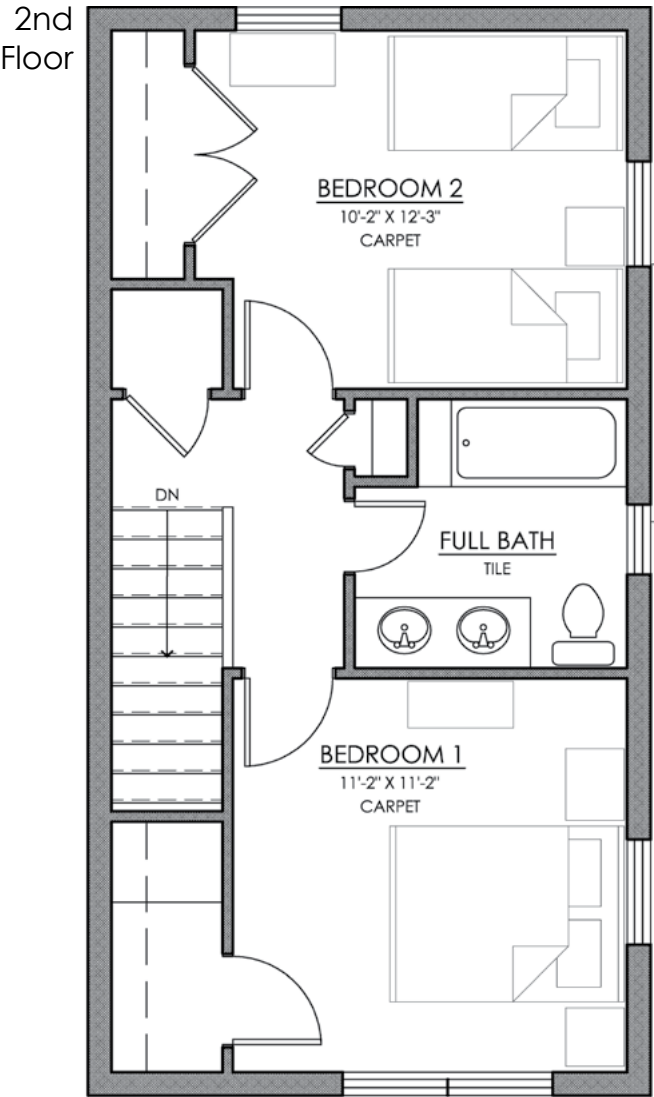

See 2-Bdrm Flat Floor Plan in Virtual Tour

Red Oak Park | 2-Bdrm Flat
my.matterport.com/show/?m=3hg1nsDY3y5

2-Bdrm Flat

All dimensions are approximate.
Rent is based on the amount of bedrooms per
apartment home, not on square footage or layout.

Red Oak Park

2-Bdrm Townhome 960 Sq. Ft.

All dimensions are approximate.
Rent is based on the amount of bedrooms per
apartment home, not on square footage or layout.

Red Oak Park

1st Floor

2nd Floor

2-Bdrm Townhome 984 Sq. Ft.

Boulder Housing Partners
www.boulderhousing.org

Red Oak Park

2-Bdrm Townhome
992 Sq. Ft.

All dimensions are approximate.
Rent is based on the amount of bedrooms per
apartment home, not on square footage or layout.