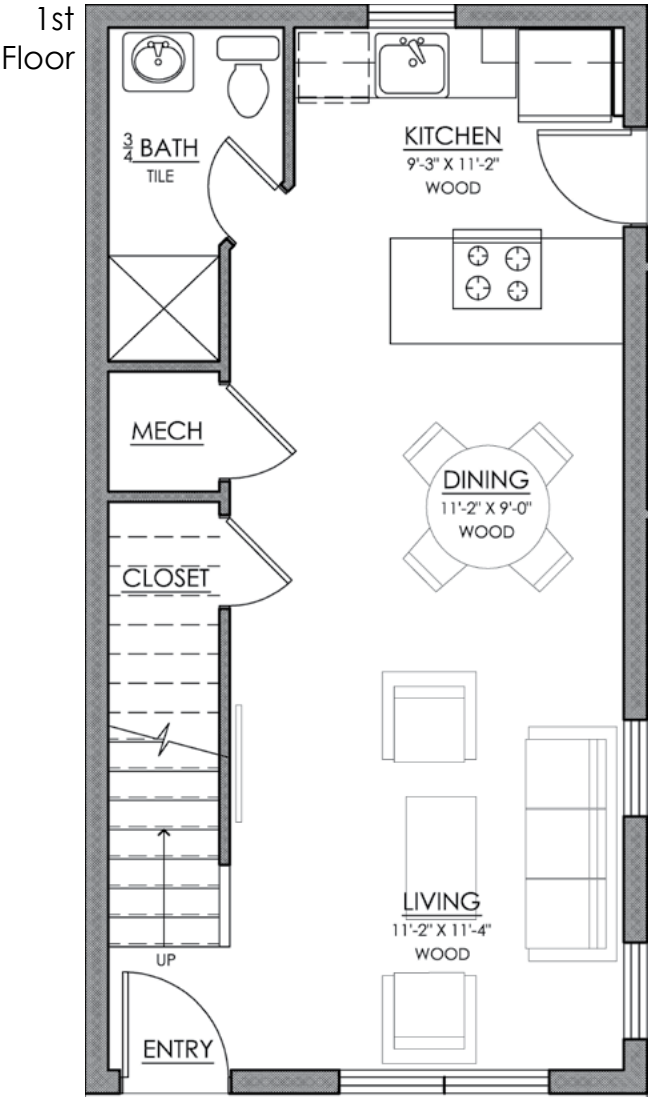

Red Oak Park

2-Bdrm Townhome
992 Sq. Ft.

All dimensions are approximate.
Rent is based on the amount of bedrooms per
apartment home, not on square footage or layout.