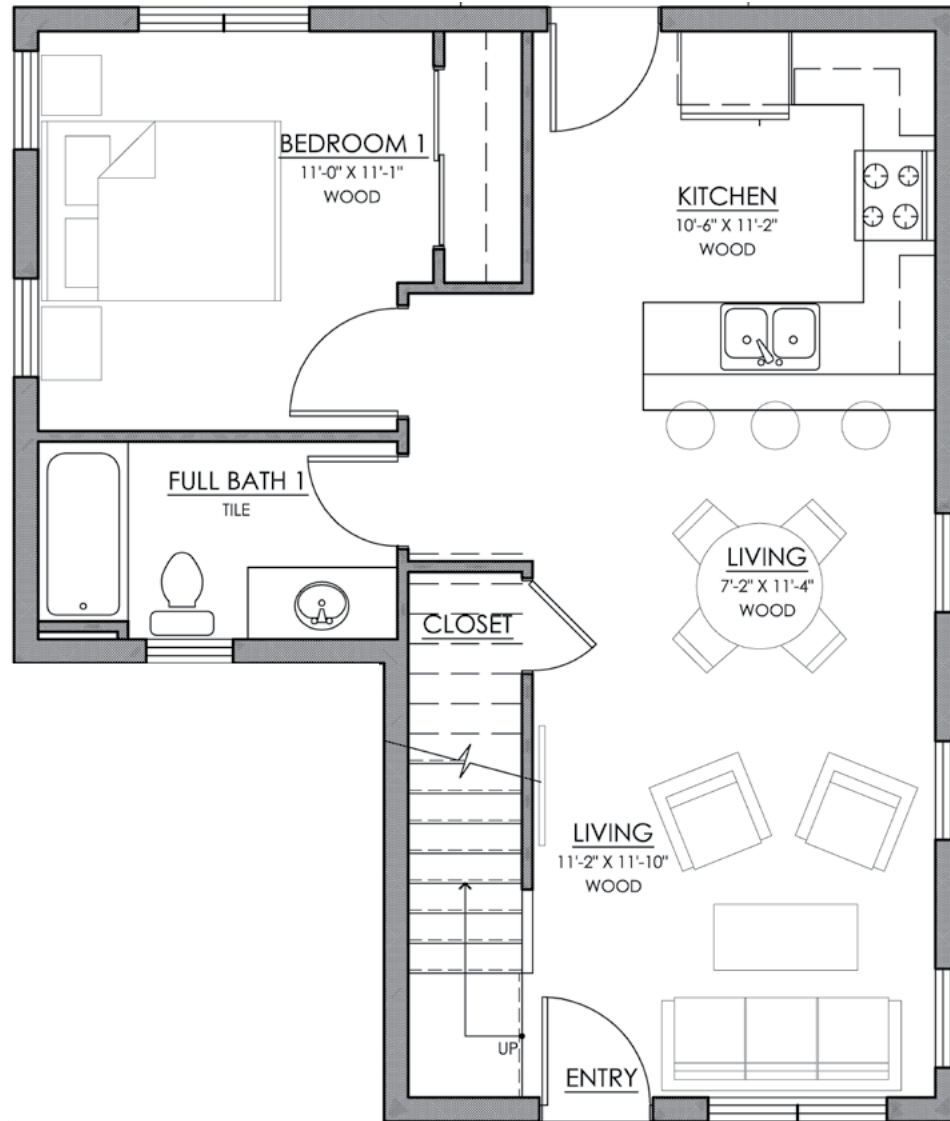

Boulder Housing Partners
www.boulderhousing.org

Red Oak Park

2-Bdrm Townhome
992 Sq. Ft.

All dimensions are approximate.
Rent is based on the amount of bedrooms per
apartment home, not on square footage or layout.

2-Bdrm Townhome 1019 Sq. Ft.

All dimensions are approximate.
Rent is based on the amount of bedrooms per apartment home, not on square footage or layout.

Red Oak Park

1st Floor

2nd Floor

3-Bdrm Townhome 1179 Sq. Ft.