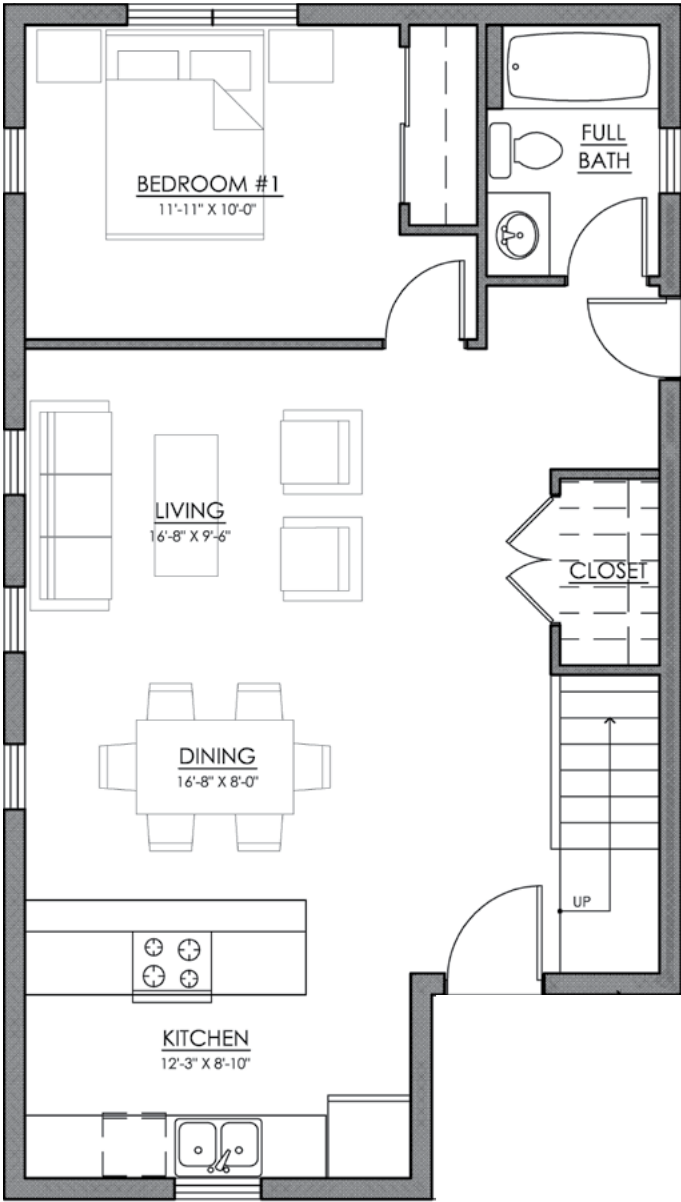

All dimensions are approximate.
Rent is based on the amount of bedrooms per
apartment home, not on square footage or layout.

1st Floor

2nd Floor

3-Bdrm Townhome 1309 Sq. Ft.

All dimensions are approximate.
Rent is based on the amount of bedrooms per
apartment home, not on square footage or layout.

Red Oak Park

1st Floor

2nd Floor

3-Bdrm Townhome
1431 Sq. Ft.

All dimensions are approximate.
Rent is based on the amount of bedrooms per
apartment home, not on square footage or layout.

Red Oak Park

4-Bdrm Townhome 1436 Sq. Ft.