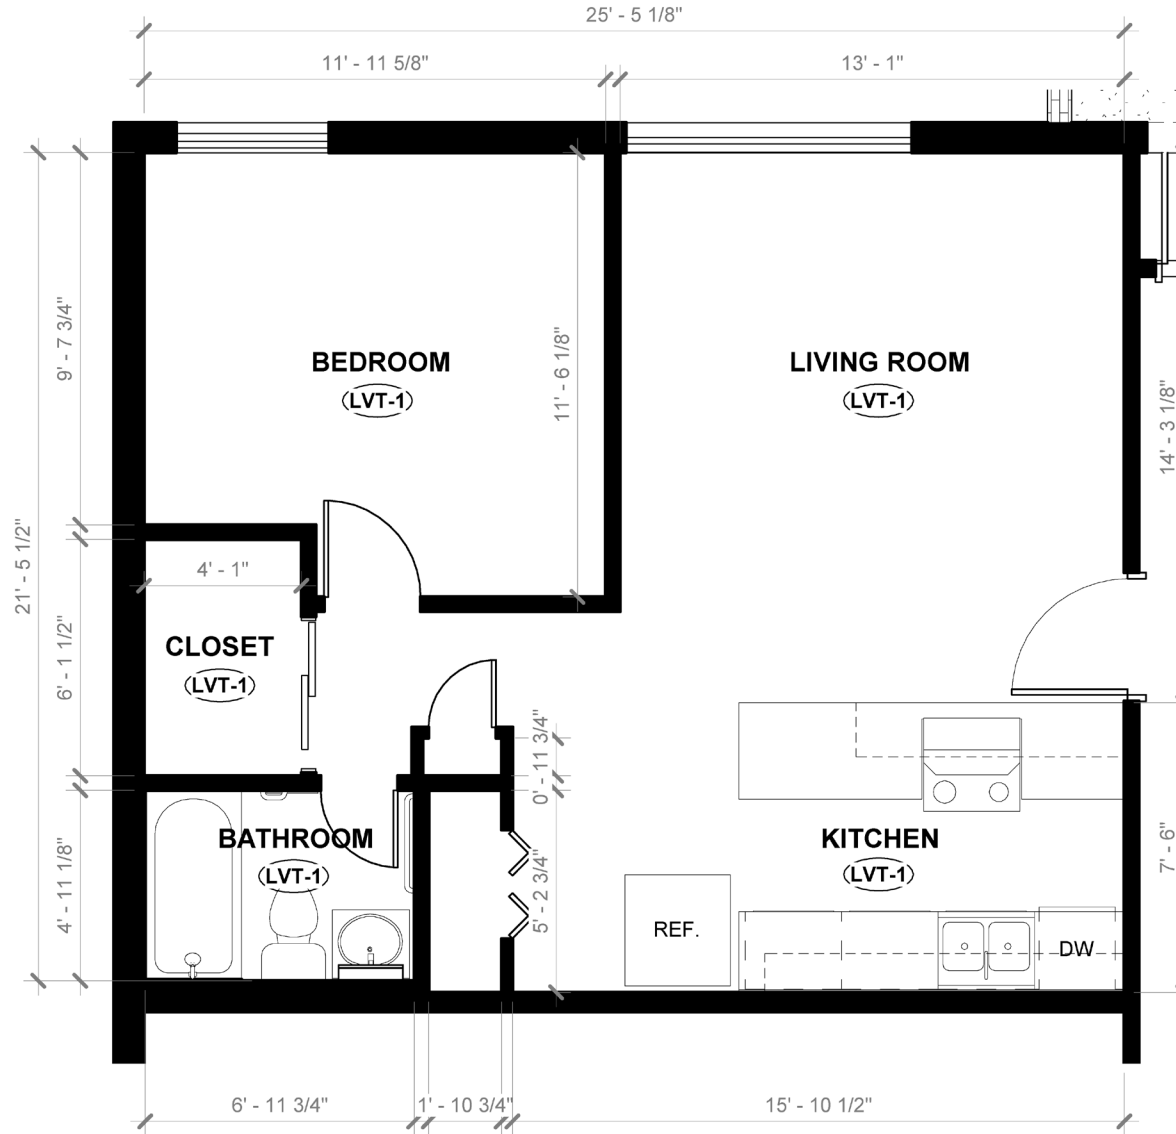

Tantra Lake Apartments

1-Bdrm Apartment
451 Sq. Ft.

All dimensions are approximate.
Rent is based on the amount of bedrooms per
apartment home, not on square footage or layout.

Tantra Lake Apartments

1-Bdrm Apartment
489 Sq. Ft.

All dimensions are approximate.
Rent is based on the amount of bedrooms per
apartment home, not on square footage or layout.

Tantra Lake Apartments

1-Bdrm Apartment
536 Sq. Ft.

All dimensions are approximate.
Rent is based on the amount of bedrooms per
apartment home, not on square footage or layout.

Tantra Lake Apartments

2-Bdrm Apartment
660 Sq. Ft.

All dimensions are approximate.
Rent is based on the amount of bedrooms per
apartment home, not on square footage or layout.

Tantra Lake Apartments

2-Bdrm Townhome
913 Sq. Ft.

All dimensions are approximate.
Rent is based on the amount of bedrooms per apartment home, not on square footage or layout.

Tantra Lake Apartments

3-Bdrm Townhome
1221 Sq. Ft.

All dimensions are approximate.
Rent is based on the amount of bedrooms per apartment home, not on square footage or layout.