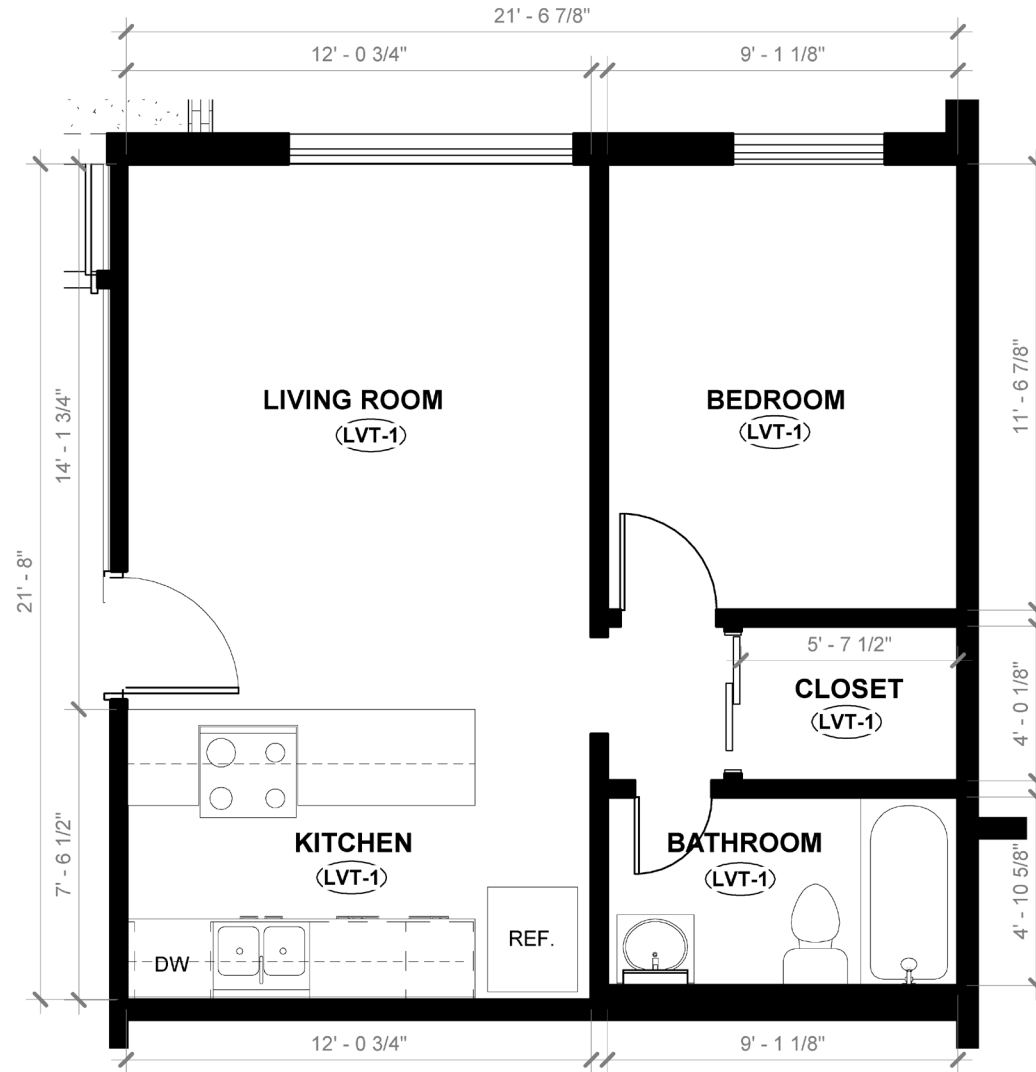

Tantra Lake Apartments

1-Bdrm Apartment
451 Sq. Ft.

All dimensions are approximate.
Rent is based on the amount of bedrooms per
apartment home, not on square footage or layout.

Tantra Lake Apartments

1-Bdrm Apartment
489 Sq. Ft.

All dimensions are approximate.
Rent is based on the amount of bedrooms per
apartment home, not on square footage or layout.

Tantra Lake Apartments

1-Bdrm Apartment
536 Sq. Ft.

All dimensions are approximate.
Rent is based on the amount of bedrooms per
apartment home, not on square footage or layout.

Tantra Lake Apartments

2-Bdrm Apartment
660 Sq. Ft.

All dimensions are approximate.
Rent is based on the amount of bedrooms per
apartment home, not on square footage or layout.

Tantra Lake Apartments

2-Bdrm Townhome
913 Sq. Ft.

All dimensions are approximate.
Rent is based on the amount of bedrooms per apartment home, not on square footage or layout.

Tantra Lake Apartments

3-Bdrm Townhome
1221 Sq. Ft.

All dimensions are approximate.
Rent is based on the amount of bedrooms per apartment home, not on square footage or layout.