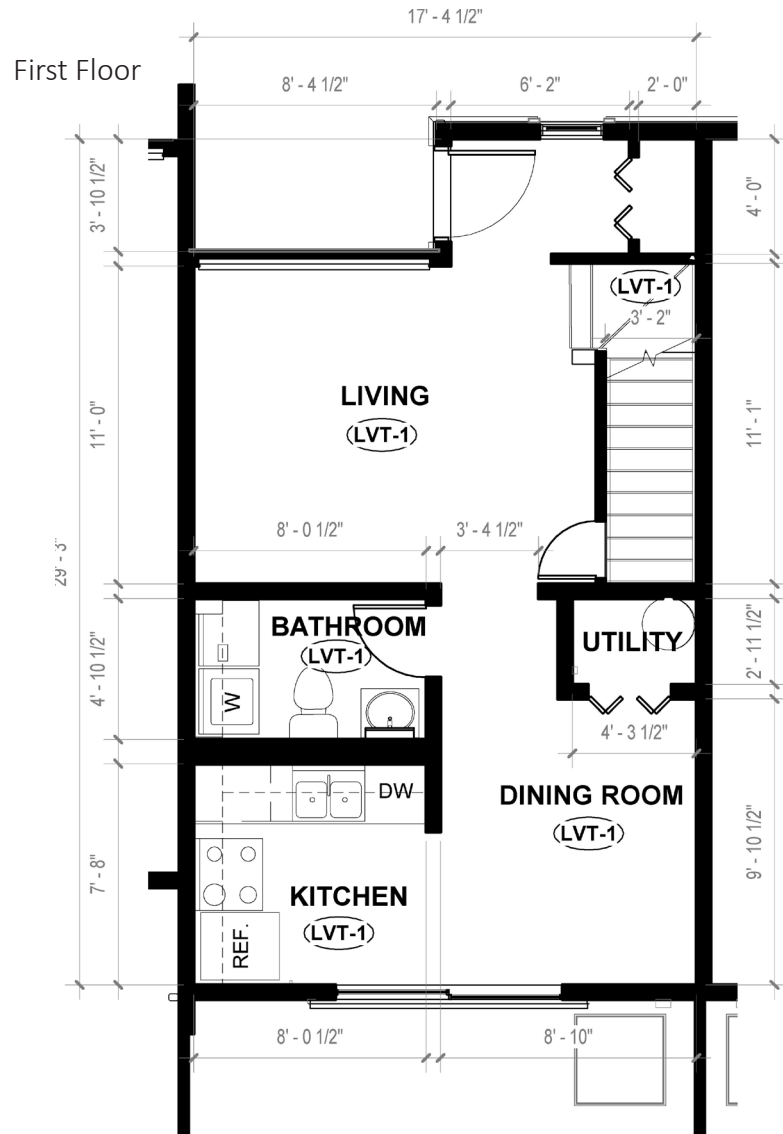

Tantra Lake Apartments

1-Bdrm Apartment
451 Sq. Ft.

All dimensions are approximate.
Rent is based on the amount of bedrooms per
apartment home, not on square footage or layout.

Tantra Lake Apartments

1-Bdrm Apartment
489 Sq. Ft.

All dimensions are approximate.
Rent is based on the amount of bedrooms per
apartment home, not on square footage or layout.

Tantra Lake Apartments

1-Bdrm Apartment
536 Sq. Ft.

All dimensions are approximate.
Rent is based on the amount of bedrooms per
apartment home, not on square footage or layout.

Tantra Lake Apartments

2-Bdrm Apartment
660 Sq. Ft.

All dimensions are approximate.
Rent is based on the amount of bedrooms per
apartment home, not on square footage or layout.

Tantra Lake Apartments

2-Bdrm Townhome
913 Sq. Ft.

All dimensions are approximate.
Rent is based on the amount of bedrooms per apartment home, not on square footage or layout.

Tantra Lake Apartments

3-Bdrm Townhome
1221 Sq. Ft.

All dimensions are approximate.
Rent is based on the amount of bedrooms per apartment home, not on square footage or layout.