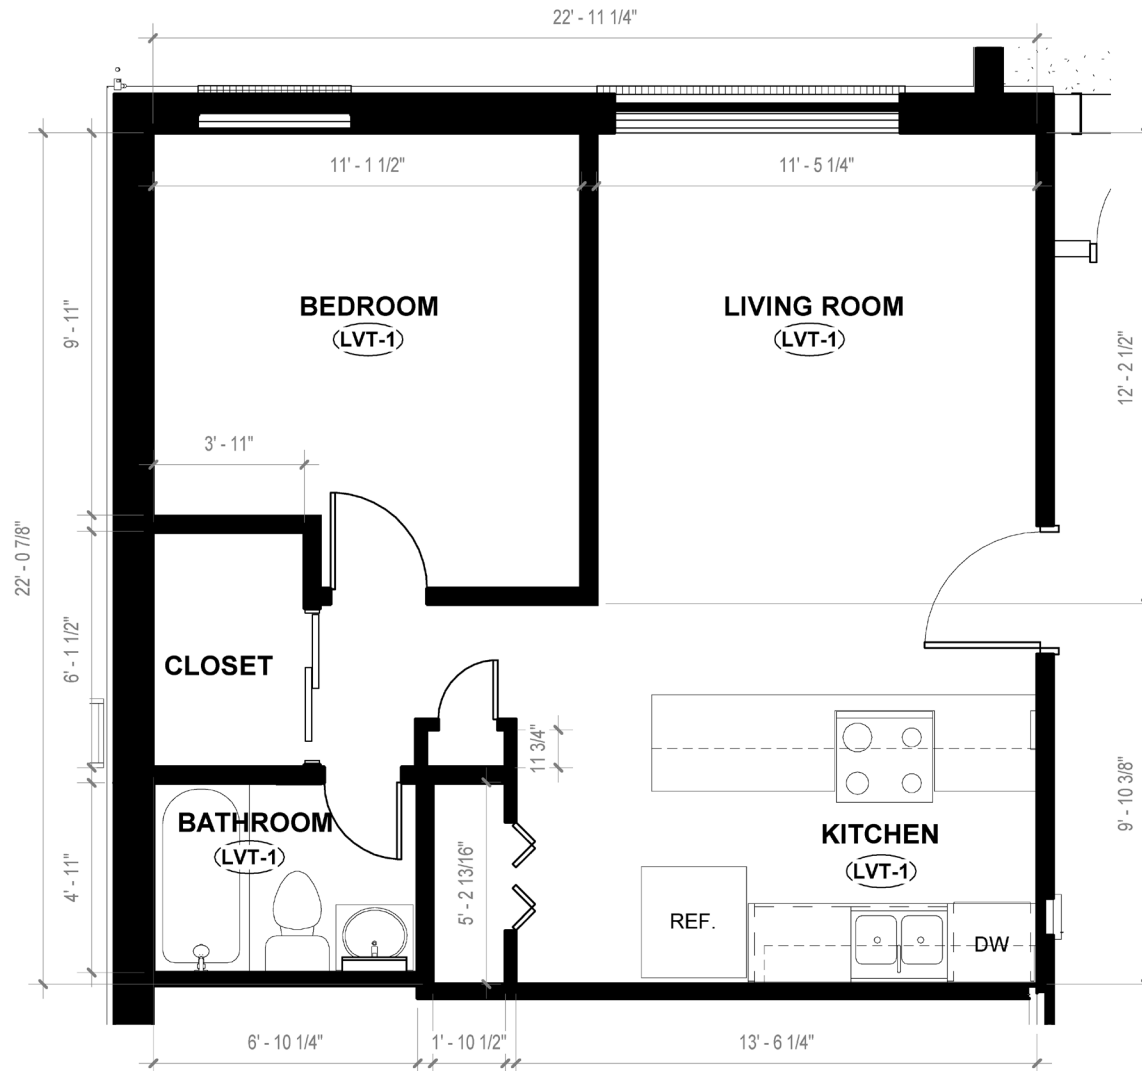

Tantra Lake Apartments

1-Bdrm Apartment
451 Sq. Ft.

All dimensions are approximate.
Rent is based on the amount of bedrooms per
apartment home, not on square footage or layout.

Tantra Lake Apartments

1-Bdrm Apartment
489 Sq. Ft.

All dimensions are approximate.
Rent is based on the amount of bedrooms per
apartment home, not on square footage or layout.

Tantra Lake Apartments

1-Bdrm Apartment
536 Sq. Ft.

All dimensions are approximate.
Rent is based on the amount of bedrooms per
apartment home, not on square footage or layout.

Tantra Lake Apartments

2-Bdrm Apartment
660 Sq. Ft.

All dimensions are approximate.
Rent is based on the amount of bedrooms per
apartment home, not on square footage or layout.

Tantra Lake Apartments

2-Bdrm Townhome
913 Sq. Ft.

All dimensions are approximate.
Rent is based on the amount of bedrooms per apartment home, not on square footage or layout.

Tantra Lake Apartments

3-Bdrm Townhome
1221 Sq. Ft.

All dimensions are approximate.
Rent is based on the amount of bedrooms per apartment home, not on square footage or layout.