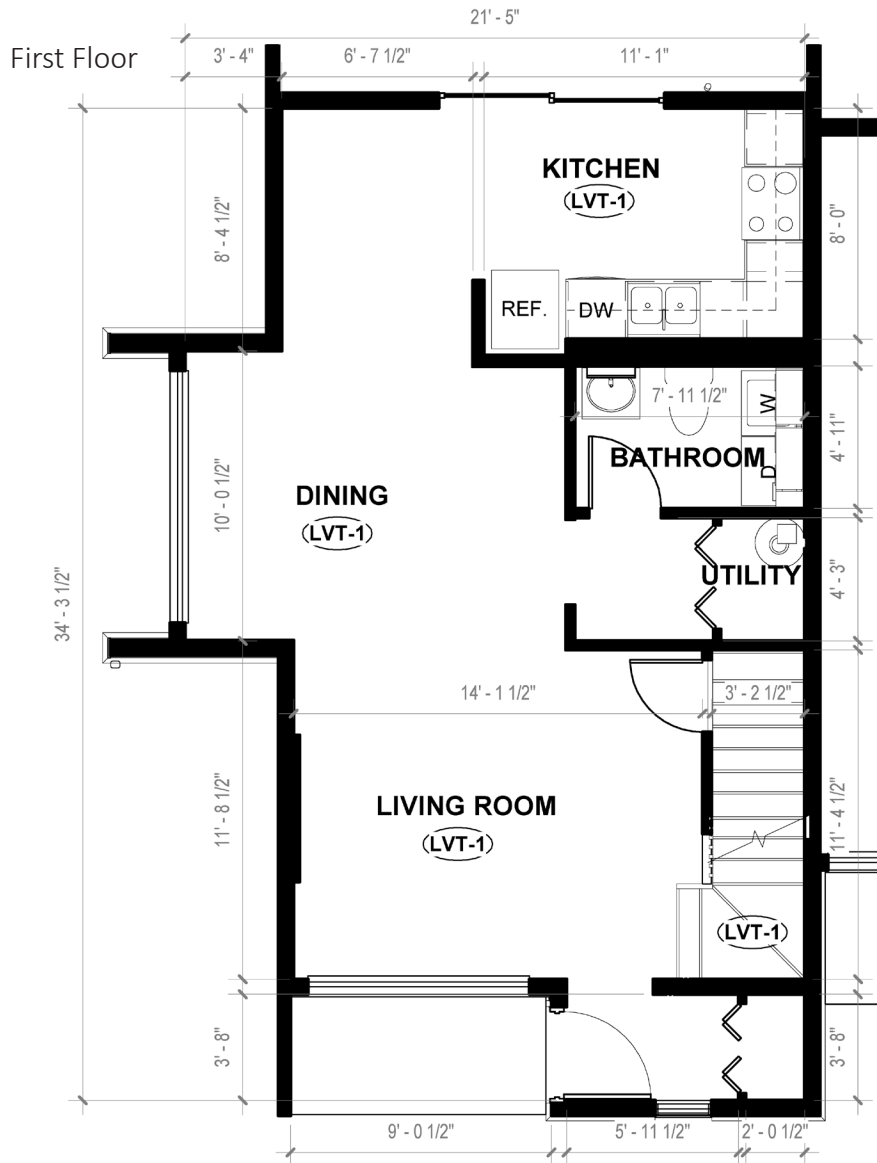

Tantra Lake Apartments

1-Bdrm Apartment
451 Sq. Ft.

All dimensions are approximate.
Rent is based on the amount of bedrooms per
apartment home, not on square footage or layout.

Tantra Lake Apartments

1-Bdrm Apartment
489 Sq. Ft.

All dimensions are approximate.
Rent is based on the amount of bedrooms per
apartment home, not on square footage or layout.

Tantra Lake Apartments

1-Bdrm Apartment
536 Sq. Ft.

All dimensions are approximate.
Rent is based on the amount of bedrooms per
apartment home, not on square footage or layout.

Tantra Lake Apartments

2-Bdrm Apartment
660 Sq. Ft.

All dimensions are approximate.
Rent is based on the amount of bedrooms per
apartment home, not on square footage or layout.

Tantra Lake Apartments

2-Bdrm Townhome
913 Sq. Ft.

All dimensions are approximate.
Rent is based on the amount of bedrooms per apartment home, not on square footage or layout.

Tantra Lake Apartments

3-Bdrm Townhome
1221 Sq. Ft.

All dimensions are approximate.
Rent is based on the amount of bedrooms per apartment home, not on square footage or layout.