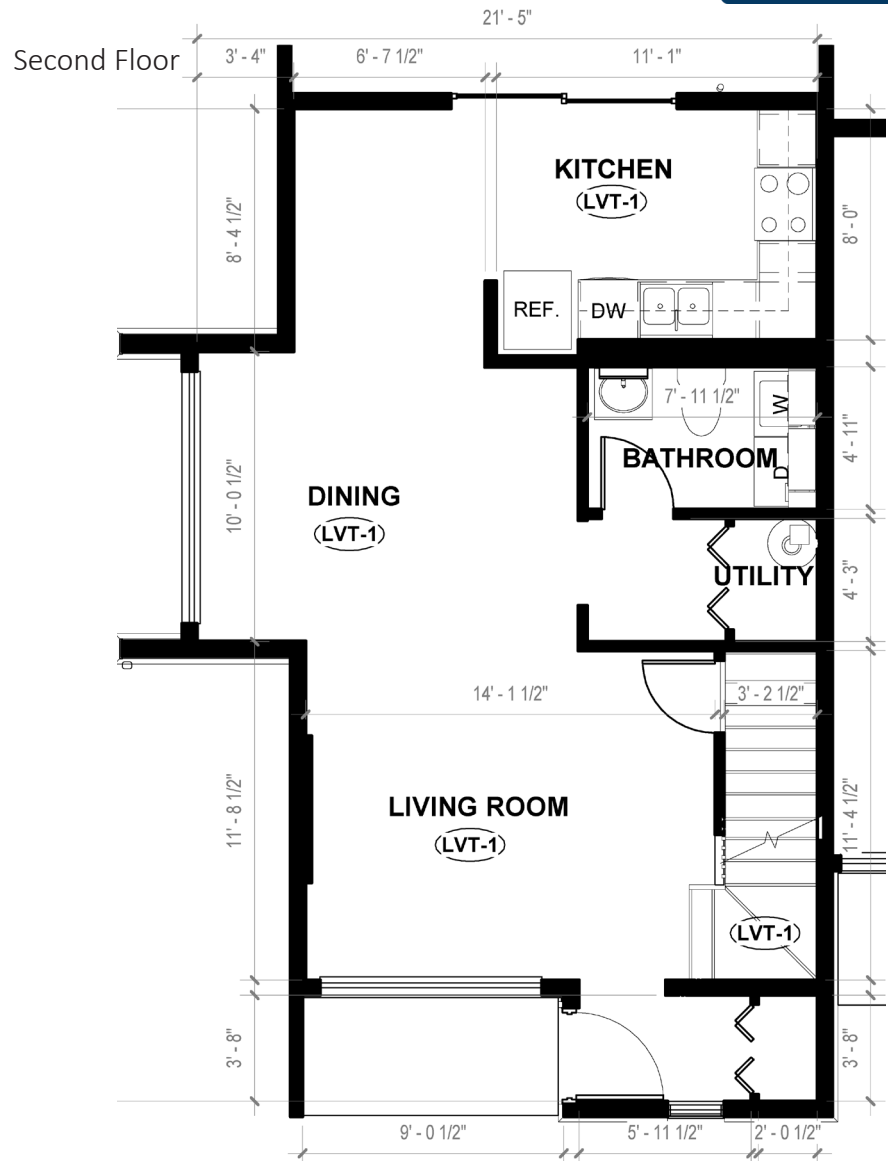

Tantra Lake Apartments

1-Bdrm Apartment
451 Sq. Ft.

All dimensions are approximate.
Rent is based on the amount of bedrooms per
apartment home, not on square footage or layout.

Tantra Lake Apartments

1-Bdrm Apartment
489 Sq. Ft.

All dimensions are approximate.
Rent is based on the amount of bedrooms per
apartment home, not on square footage or layout.

Tantra Lake Apartments

1-Bdrm Apartment
536 Sq. Ft.

All dimensions are approximate.
Rent is based on the amount of bedrooms per
apartment home, not on square footage or layout.

Tantra Lake Apartments

2-Bdrm Apartment
660 Sq. Ft.

All dimensions are approximate.
Rent is based on the amount of bedrooms per
apartment home, not on square footage or layout.

Tantra Lake Apartments

2-Bdrm Townhome
913 Sq. Ft.

All dimensions are approximate.
Rent is based on the amount of bedrooms per apartment home, not on square footage or layout.

Tantra Lake Apartments

3-Bdrm Townhome
1221 Sq. Ft.

All dimensions are approximate.
Rent is based on the amount of bedrooms per apartment home, not on square footage or layout.